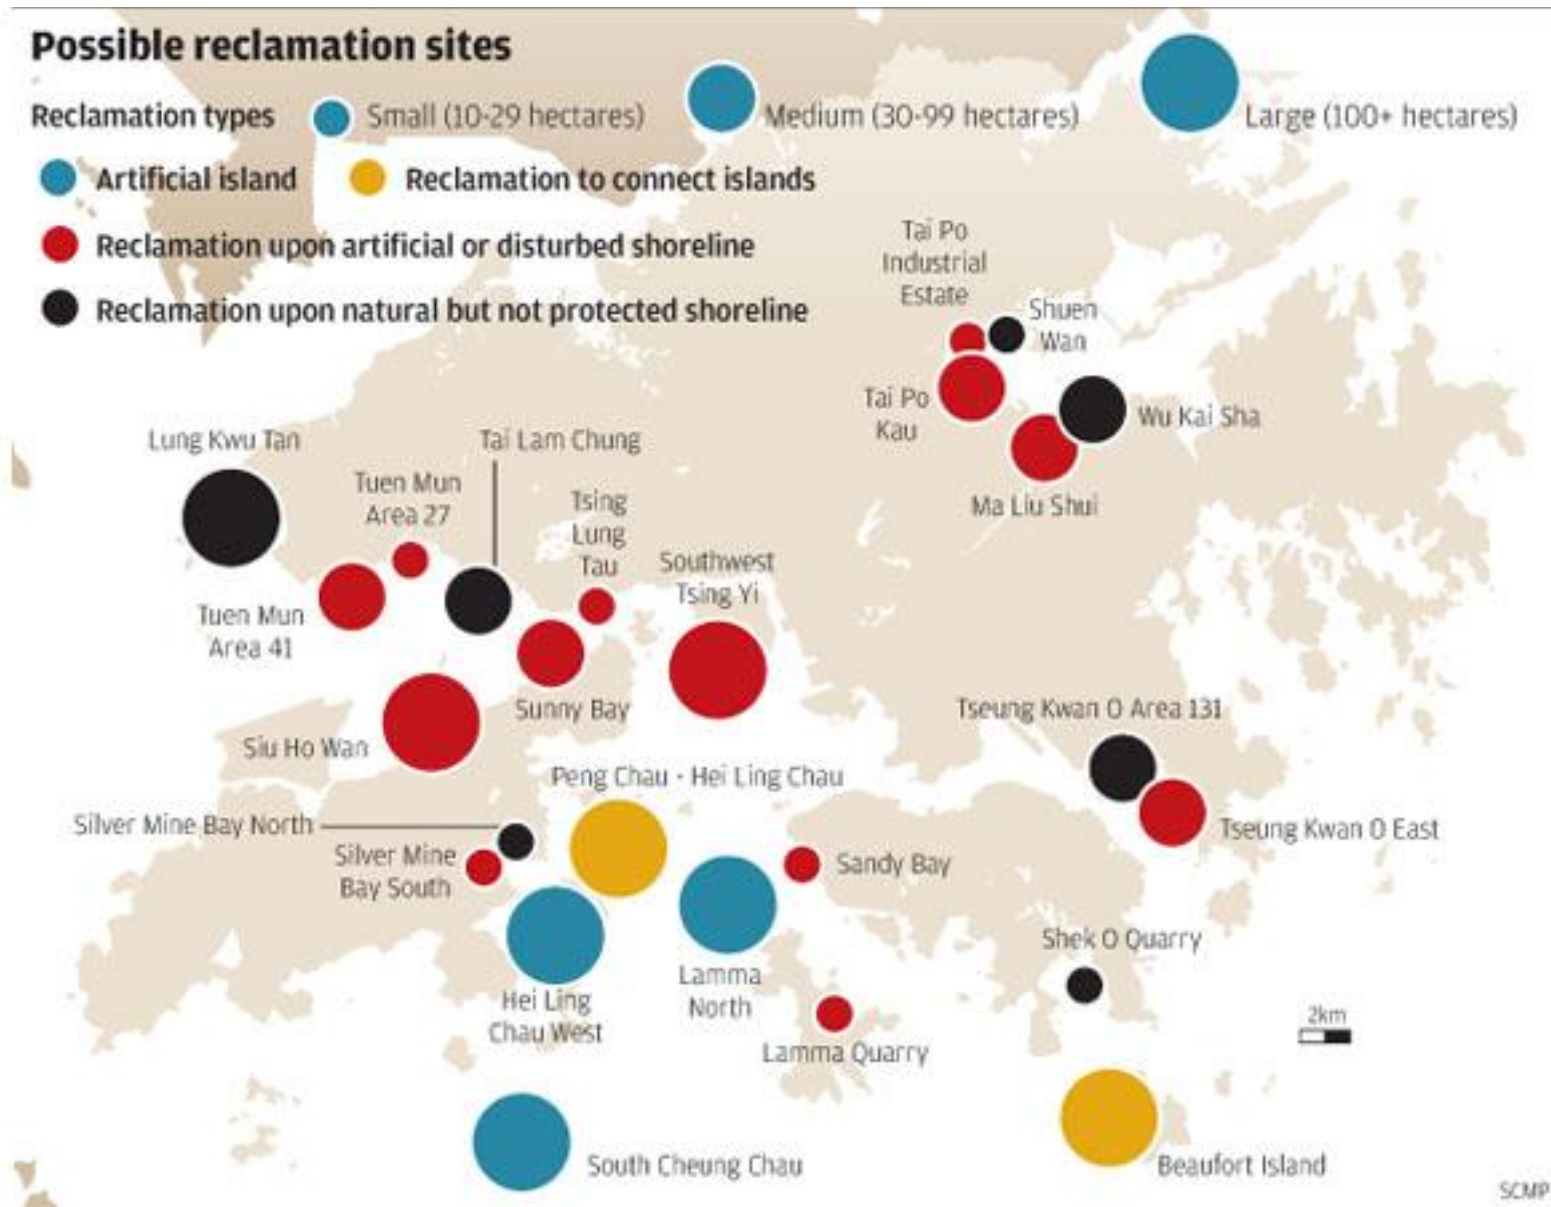

Possible reclamation sites

Reclamation types

- Small (10-29 hectares)
- Medium (30-99 hectares)
- Large (100+ hectares)

Artificial island Reclamation to connect islands

Reclamation upon artificial or disturbed shoreline

Reclamation upon natural but not protected shoreline

SCMP